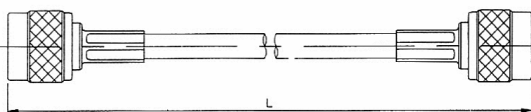

TNC SERIES

TNC Straight Plug to Straight Plug

PART NO.	CONNECTORS	CABLE
SM-0002-58-XXXX	TNC-1101-DGN BOTH ENDS	58C/U
SM-0003-58-XXXX	TNC-1101-DGBC BOHT ENDS	58C/U