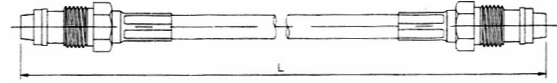

FME Straight Jack to Straight Jack

PART NO.	CONNECTORS	CABLE
SM-0001-58-XXXX	FME-1201-DGN BOTH ENDS	58C/U
SM-0002-174-XXXX	FME-1202-DGN BOHT ENDS	174/U
SM-0015-58-XXXX	FME-1201-DGBC BOTH ENDS	58C/U
SM-0009-174-XXXX	FME-1202-DGBC BOTH ENDS	174/U