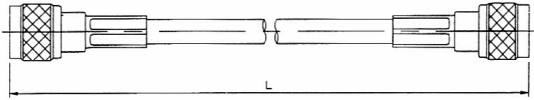

FME (SAP) SERIES

Mini-UHF Straight Plug to Straight Plug

PART NO.	CONNECTORS	CABLE
SM-0005-58-XXXX	Mini-UHF-1104-DGN BOTH ENDS	58C/U
SM-0006-174-XXXX	Mini-UHF-1109-DGN BOHT ENDS	174/U
SM-0007-58-XXXX	Mini-UHF-1104-DGBC BOTH ENDS	58C/U
SM-0008-174-XXXX	Mini-UHF-1109-DGBC BOTH ENDS	174/U