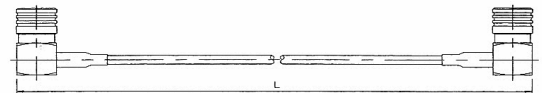

SMB Right Angle Plug to Right Angle Plug

PART NO.	CONNECTORS	CABLE
SM-0007-174-XXXX	SMB-1107-TGG BOTH ENDS	174/U
SM-0008-316-XXXX	SMB-1107-TGG BOHT ENDS	316/U
SM-0009-178-XXXX	SMB-1108-TGG BOHT ENDS	178/U