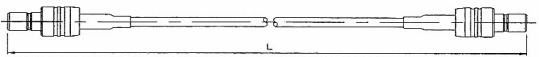

SMB Straight Jack to Straight Jack Plug

PART NO.	CONNECTORS	CABLE
SM-0004-174-XXXX	SMB-1203-TGG BOTH ENDS	174/U
SM-0005-316-XXXX	SMB-1203-TGG BOHT ENDS	316/U
SM-0006-178-XXXX	SMB-1204-TGG BOHT ENDS	178/U