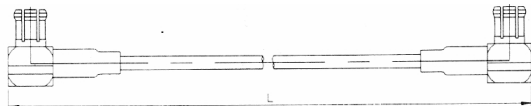

MCX Right Angle Plug to Riht Angle Plug

PART NO.	CONNECTORS	CABLE
SM-0006-174-XXXX	MCX-1105-TGG BOTH ENDS	174/U
SM-0007-316-XXXX	MCX-1105-TGG BOHT ENDS	316/U