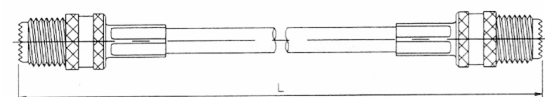

Mini-UHF SERIES

Mini-UHF Straight Jack to Straight Jack

PART NO.	CONNECTORS	CABLE
SM-0003-58-XXXX	Mini-UHF-1201-DGN BOHT ENDS	58C/U
SM-0004-174-XXXX	Mini-UHF-1201-DGN BOTH ENDS	174/U